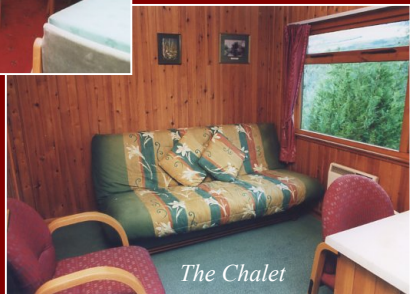

The Chalet

+44 (0) 1838 300276 • www.lodgehouse.co.uk

The Lodge

Guest House & Complementary Therapies

Crianlarich, Perthshire. FK20 8RU. Scotland

Tel: +44 (0) 1838 300276

Web: www.lodgehouse.co.uk

E-mail: admin@lodgehouse.co.uk

THIS CHARMING HIGHLAND HOME sits in its own secluded grounds at the northern edge of 'Loch Lomond & The Trossachs National Park', where guests can anticipate a warm and friendly welcome, comfortable accommodation and spectacular views towards Ben More and the encircling mountains. When the peaks have a dusting of snow picked out by the setting sun, there can surely be no better aspect in all of Scotland.

2 Twin & 2 Double Bedrooms Each with En-Suite Facilities, TV, Radio/Alarm, Hairdryer & Hospitality Tray
Large & Small Guest Lounges

THE CHALET ❖

Sitting just a few yards from the Lodge, this cosy annexe provides that wee bit more privacy, but with the full amenities of the house always available. Meals are served in the Lodge.

1 En-Suite Double Bedroom • Sitting Room with Sofa Bed & TV

ACCOMMODATION - GENERAL ❖

- ❖ Evening Meals Available by Prior Arrangement
- ❖ Snacks & Packed Lunches Available • No Pets
- ❖ Residential License • Special Diets Catered For
- ❖ Telephone Available • Wi-Fi Enabled • Drying Facilities
- ❖ Walkers & Cyclists Welcome • Bag, Bike & Boot Storage
- ❖ On Glasgow to Oban/Fort William Railway & Main Bus Route
- ❖ Pick-Up Service from Railway Station & West Highland Way
- ❖ Member of 'VisitScotland' & 'The AA' ★ (Awards Pending)

COMPLEMENTARY THERAPIES ❖

Your hosts, **Cath and June**, are both former nurses with many years experience and, in tandem with the Guest House, offer a range of *complementary therapies* by appointment. Please phone for further details.

Therapies Available Include:

- Swedish Body Massage
- Aromatherapy
- Reflexology
- Clinical Hypnotherapy
- E.F.T.

❖ OTHER FEATURES ❖

- Major Credit Cards & Amex Accepted
- Private Parking
- ★ Open All Year ★

~ Proprietors ~
**June Cassidy
& Catherine Orr**